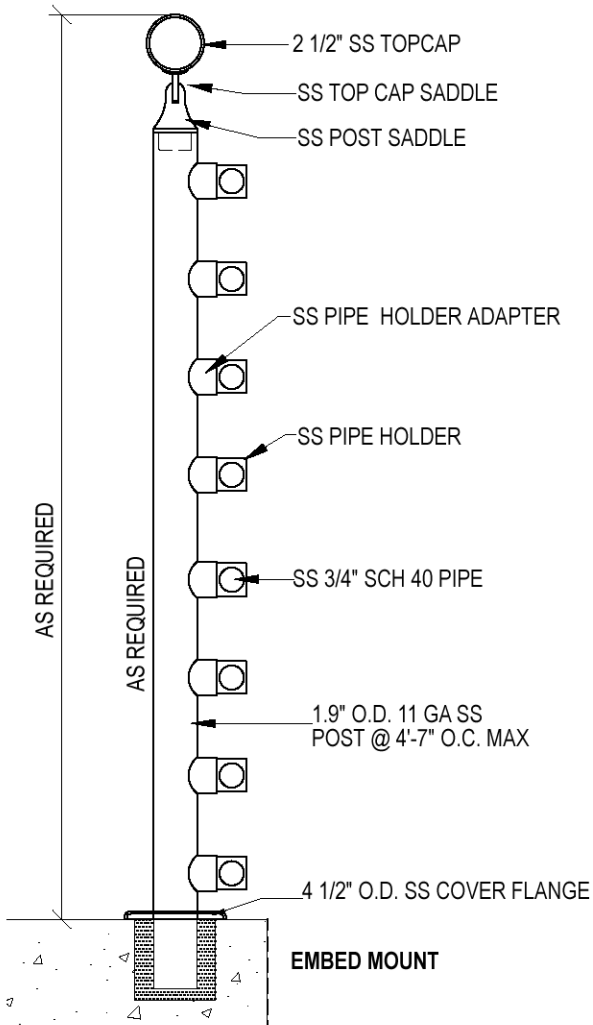

Glenlake™

Railing Design by Architectural Railings & Grilles, Inc.

Fort Mill, South Carolina
(704) 365-5152

Visit our web site for more information.
www.stainless-railing.com

Please see "Mounting Details" for more options