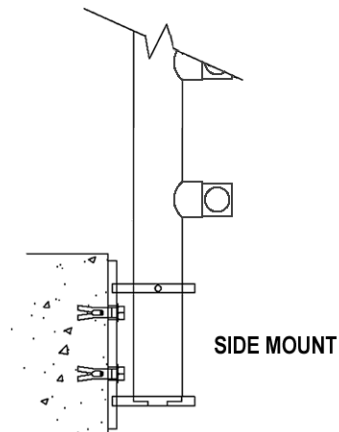

Glenlake™

Railing Design by Architectural Railings & Grilles, Inc.

Fort Mill, South Carolina
(704) 365-5152

Visit our web site for more information.
www.stainless-railing.com

Please see "Mounting Details" for more options