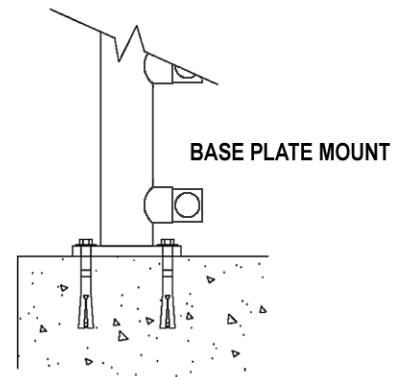

Glenlake™

Railing Design by Architectural Railings & Grilles, Inc.

Fort Mill, South Carolina
(704) 365-5152

Visit our web site for more information.
www.stainless-railing.com

Please see "Mounting Details" for more options