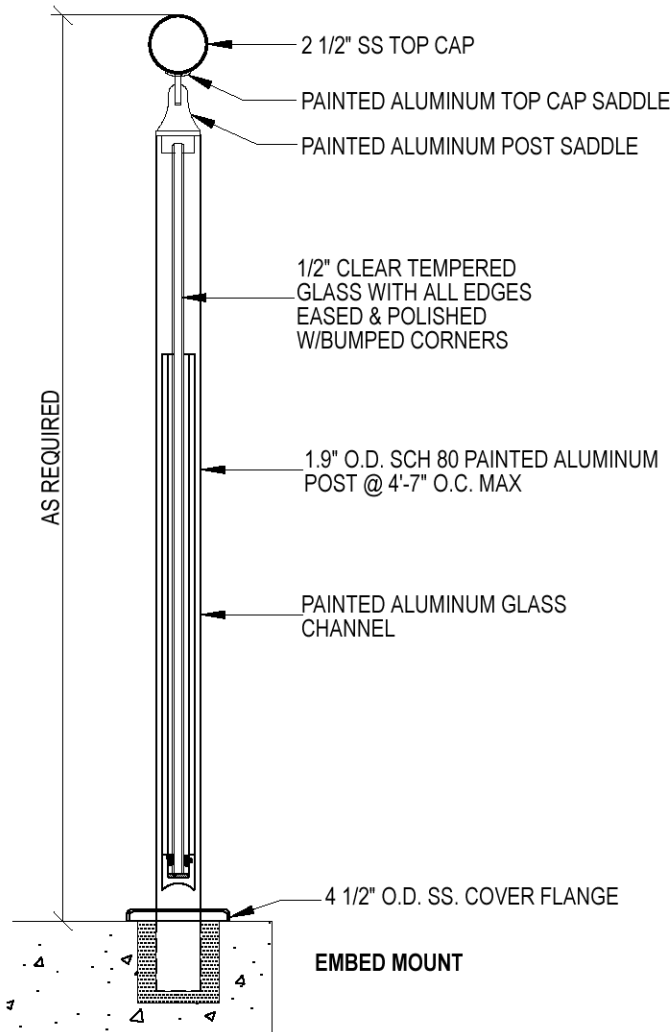

Peachtree™

Railing Design by Architectural Railings & Grilles, Inc.

Fort Mill, South Carolina
(704) 365-5152

Visit our web site for more information.
www.stainless-railing.com

SEE "MOUNTING DETAILS" FOR MORE INFORMATION