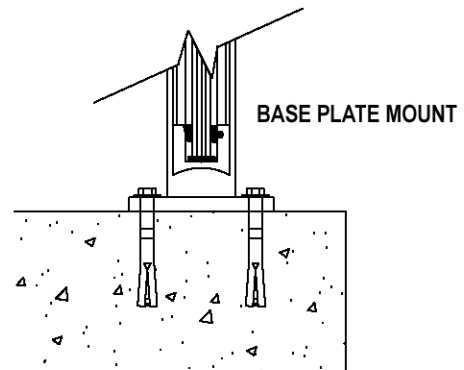

Peachtree™

Railing Design by Architectural Railings & Grilles, Inc.

Fort Mill, South Carolina
(704) 365-5152

Visit our web site for more information.
www.stainless-railing.com

SEE "MOUNTING DETAILS" FOR MORE INFORMATION