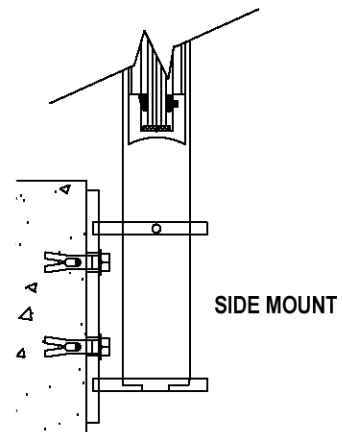

Peachtree™

Railing Design by Architectural Railings & Grilles, Inc.

Fort Mill, South Carolina
(704) 365-5152

Visit our web site for more information.
www.stainless-railing.com

SEE "MOUNTING DETAILS" FOR MORE INFORMATION